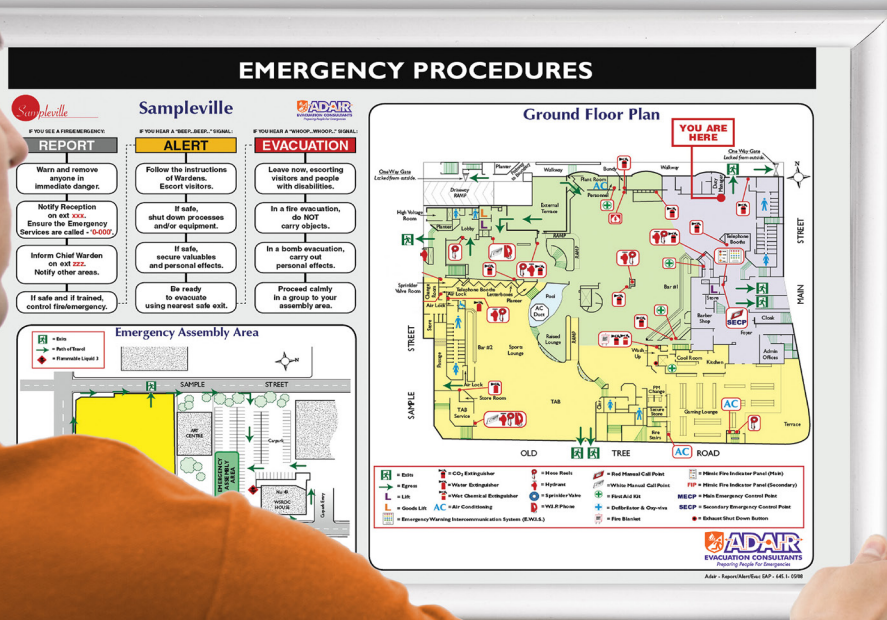

Express Posters and Manuals Onsite

NEW
SERVICE

Express Same Day - Evacuation Diagrams and Manuals

Adair Express Diagrams and Procedures
Manuals - Produced on your site!!

Adair Evacuation's express service - when
you need evacuation procedures and
equipment/exit diagrams and you need them
- Urgently!!

Adair will send out a specialist DTP
draftsperson to your site and undertake all
works. Our specialist will remain on site until
all evacuation posters and manuals have
been prepared and produced.

This service not only guarantees an express
service but also benefits from the client's
direct input and can be tailored or adapted
on the fly to ensure the final product is
the most accurate and suitable for each
application.